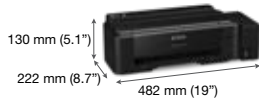

¹Supported Paper for each Markets should be confirmed by referring to following "EPSON SPECIALTY MEDIA" Chapter
²Rated Voltage will vary depending on area

Dimensions & Weight

L130
Weight: 2.7 kg (6.0 lb)